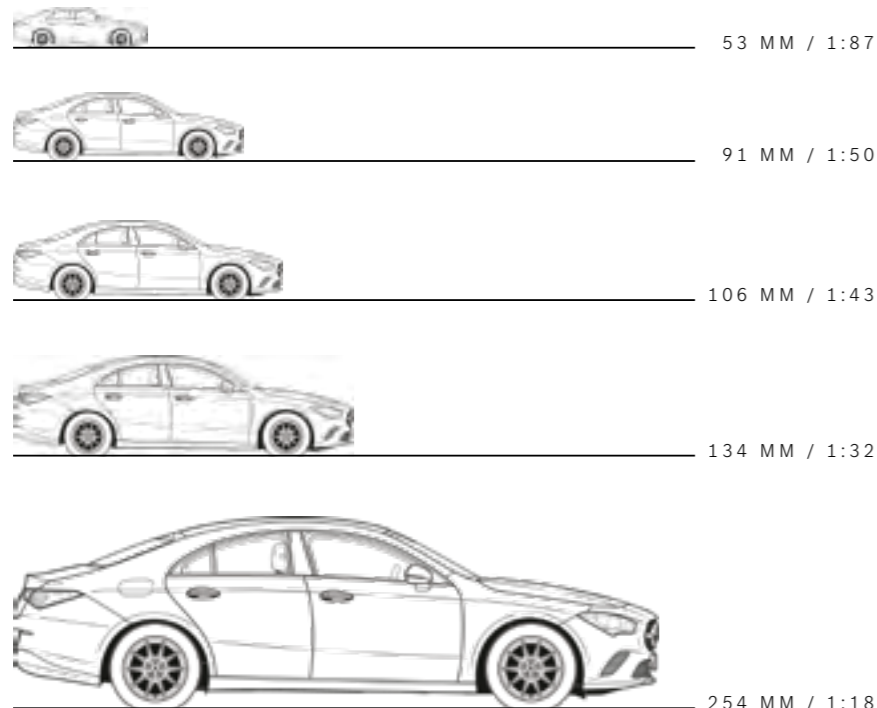

Model cars 2022

Mercedes-Benz

A REAL MERCEDES HAS NO STANDARD SIZE.

Eighteen months in development, lots of passion, creativity and, above all, technical expertise make it possible for big emotions to become 100% faithful miniature models.

However, the one-to-one reproductions are more than just simple copies – they are little works of art in scales 1:18, 1:32, 1:43, 1:50 or 1:87. The dynamic energy of a spoiler, the ingenious design of the vent grille or the delicate creation of the operating elements in the cockpit – everything that makes the original so fascinating is expressed in the model. Based on the latest CAD technology, CAD designers, product managers of Mercedes-Benz model cars and model car manufacturers create these proportional masterpieces. Alongside the design and function, it is, of course, the true-to-original paint in an authentic colour shade with perfect light edges that impresses. More than 300 real collector's items allow you to experience the fascination and passion yourself. Discover them now in the catalogue, at your Mercedes-Benz dealer or in our online shop at: shop.mercedes-benz.com.